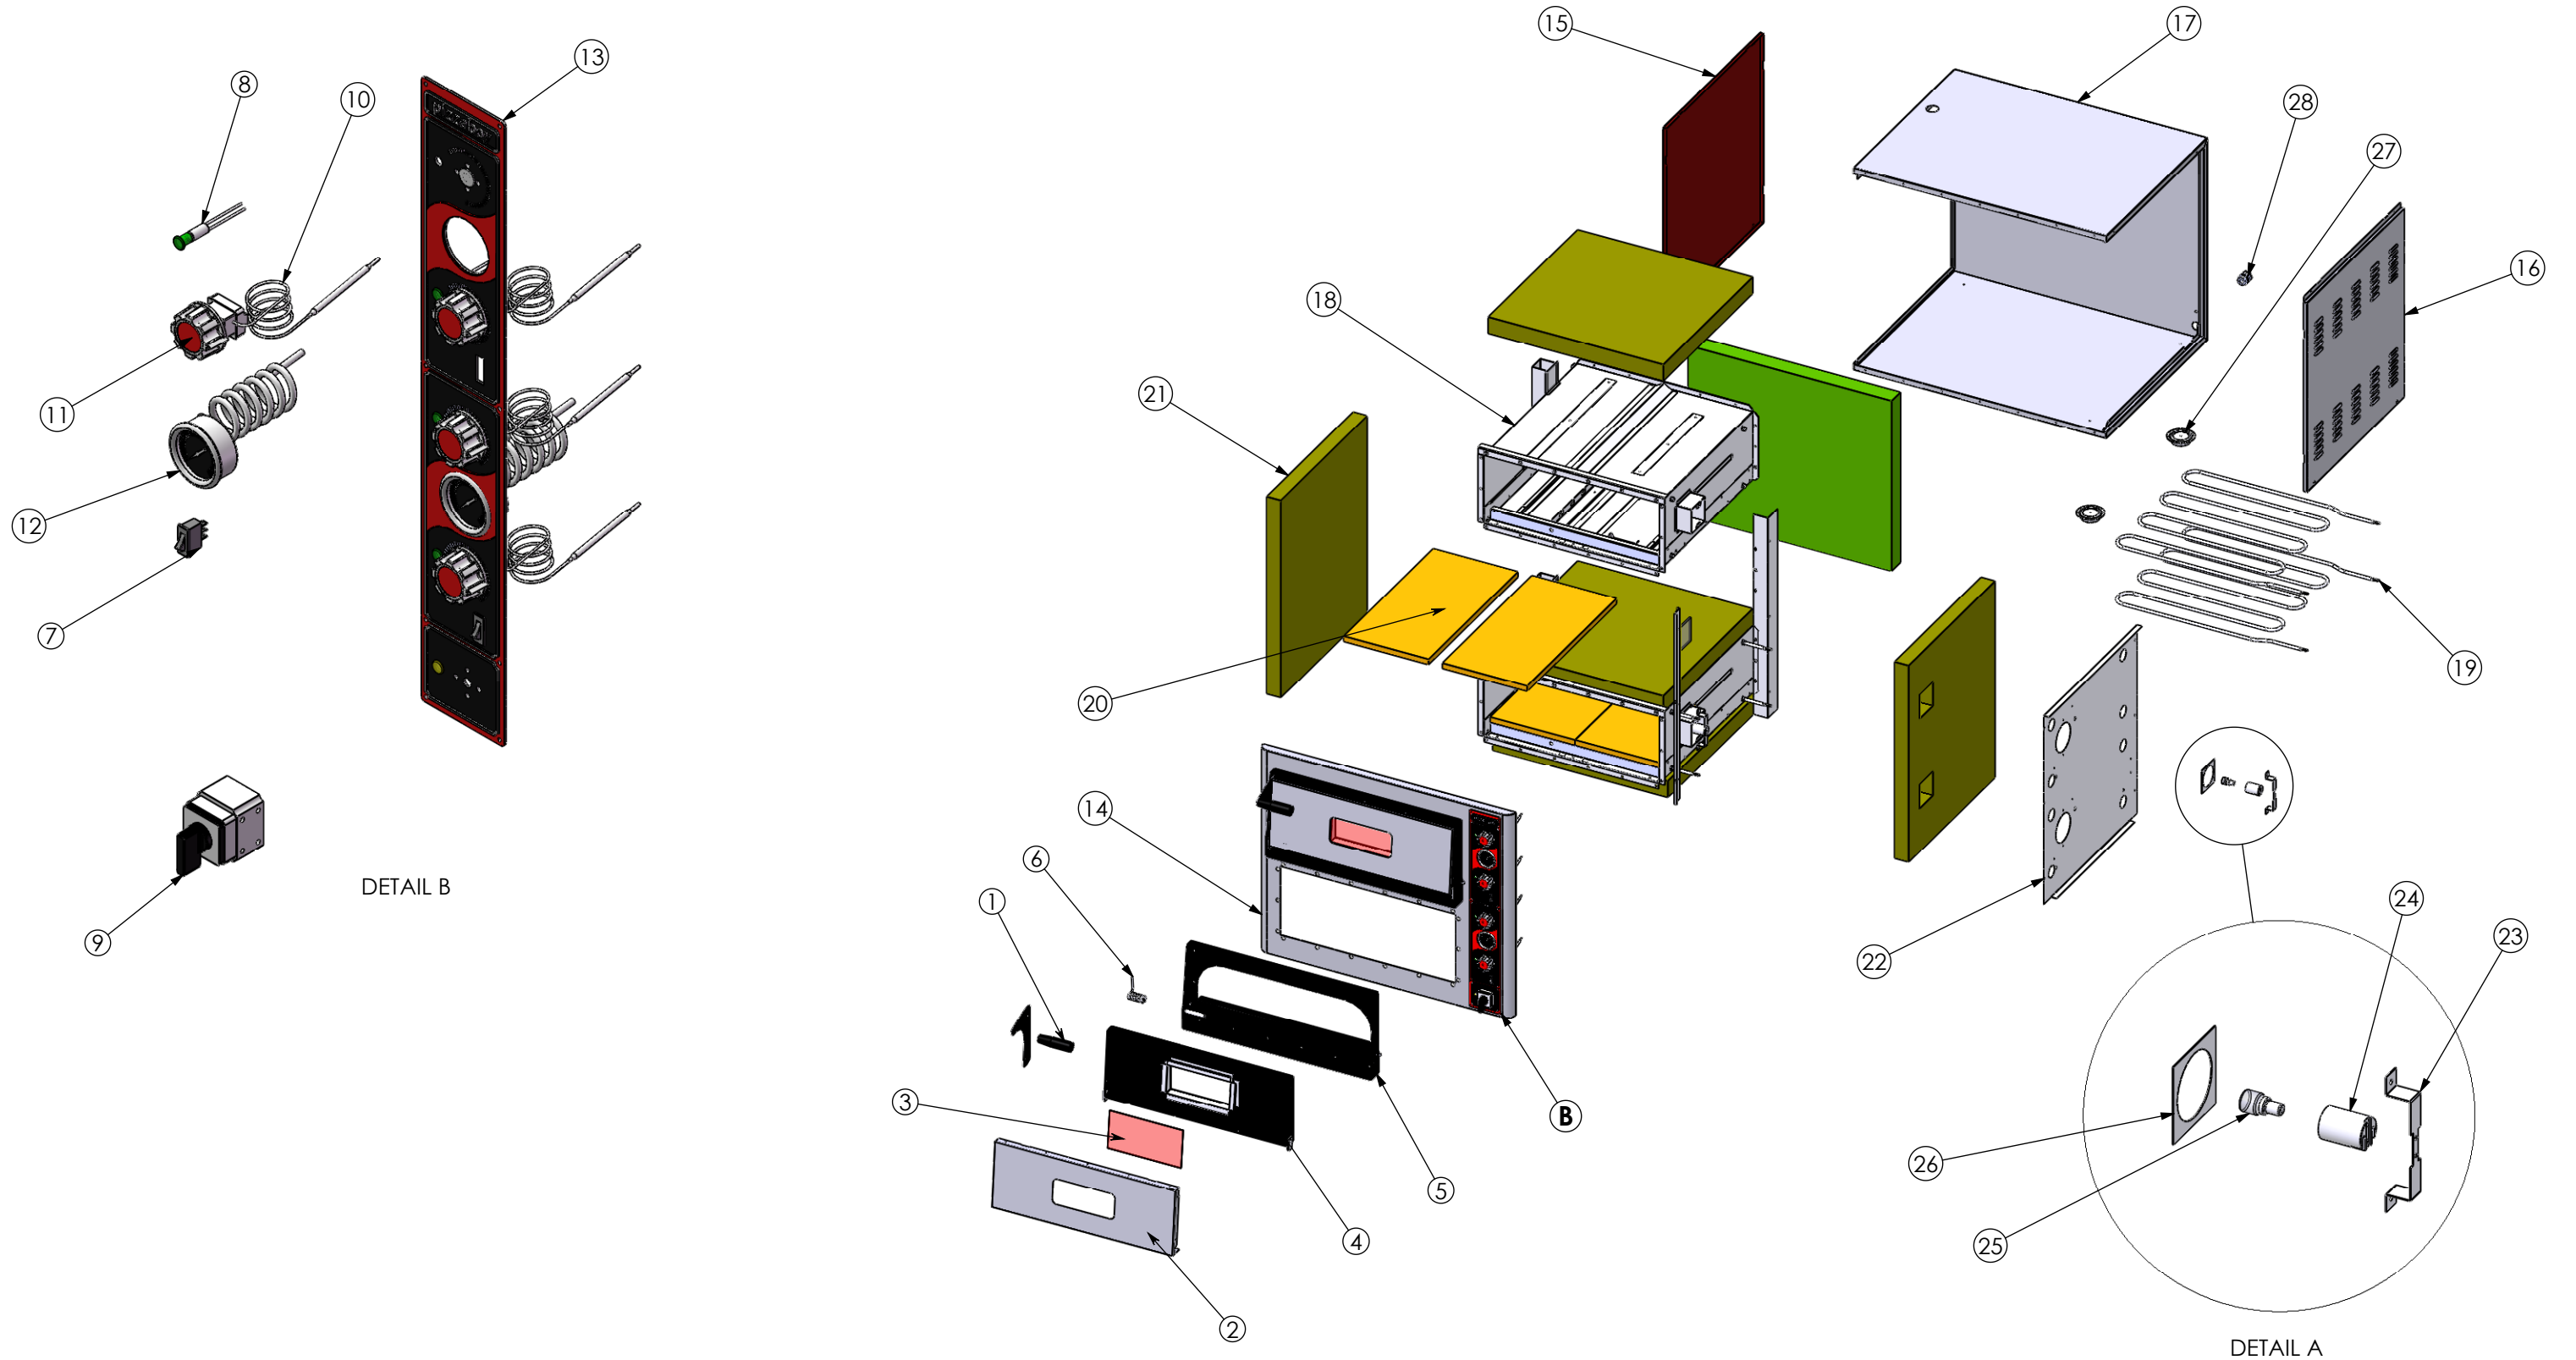

PIZZA OVEN PB-T 2620 SPARE PARTS

PizzaBoy
O V E N S

PIZZA OVEN PB-T 2620

SPARE PART LIST

REP	CODE	PCS.	SPARE PART
1	101001	2	LID HANDLE
2	101002	2	LID (FRONT) PROFILE
3	101003	2	SIGHT GLASS
4	101004	2	LID (BACK) PROFILE
5	101005	2	INTERIOR LID CONNECTION
6	101006	2	LID SPRING
7	101007	2	LIGHT SWITCH
8	101008	5	THERMOSTAT & POWER CONTROL LIGHT
9	101009	1	POWER SWITCH
10	101010	4	THERMOSTAT
11	101011	4	THERMOSTAT BUTTON
12	101012	2	TEMPERATURE GAUGE (OPTIONAL)
13	101013	1	CONTROL PANEL
14	101014	1	FRONT FRAME
15	101015	1	LEFT SIDE COVER
16	101016	1	RIGHT SIDE COVER
17	101017	1	MAIN BODY
18	101018	2	BAKING DIVISION
19	101019	4	RESISTANCES
20	101020	4	REFRACTORY STONE
21	101021	6	INSULATION
22	101022	1	ELECTRICAL PANEL INTERIOR COVER
23	101023	2	LAMP STAND
24	101024	2	CERAMIC LIGHT SOCKET
25	101025	2	LIGHT BULB
26	101026	2	INTERIOR GLASS HOLDER
27	101027	4	FOOT
28	101028	1	POWER SUPPLY CABLE CLOSER